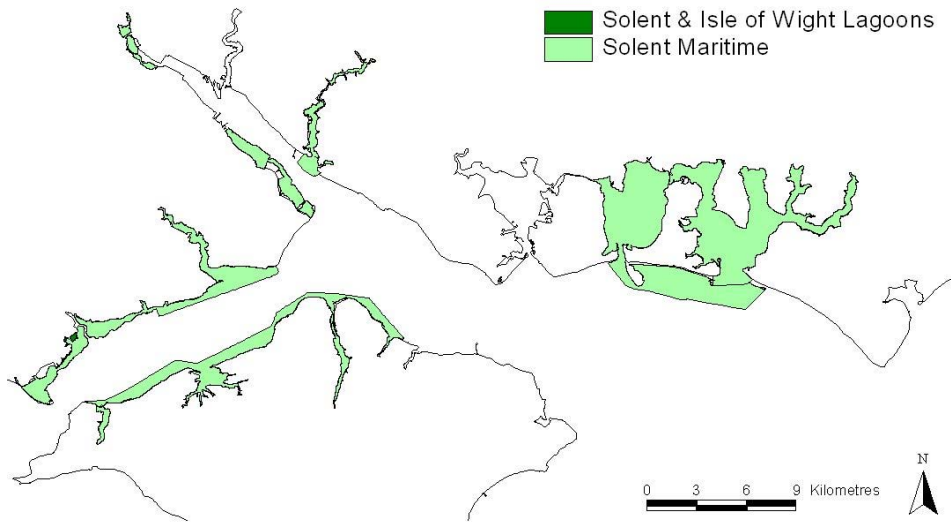

Special Areas of Conservation in the North Solent SMP area

Ramsar sites in the North Solent SMP area

76% of SMP shoreline covered by European nature conservation designations

Special Protection Areas in the North Solent SMP area