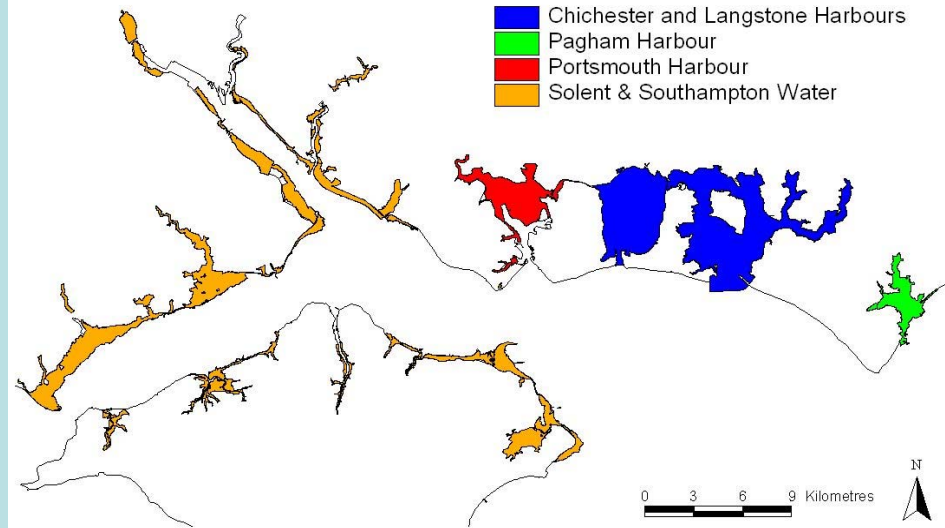

What should the SMP consider when determining policies, over the next 100 years?

Following consultation the SMP has identified features from 4 broad themes:

- 1.Natural Environment
- 2.Landscape & Character
- 3.Historic Environment
- 4.Current & Future Land Use

Special Areas of Conservation in the North Solent SMP area

Ramsar sites in the North Solent SMP area

76% of SMP shoreline covered by European nature conservation designations

Special Protection Areas in the North Solent SMP area

National and Local Nature Reserves

Landscape Designations

National level designations:- National Park, Areas of Outstanding Natural Beauty

Non-Designated Heritage Features