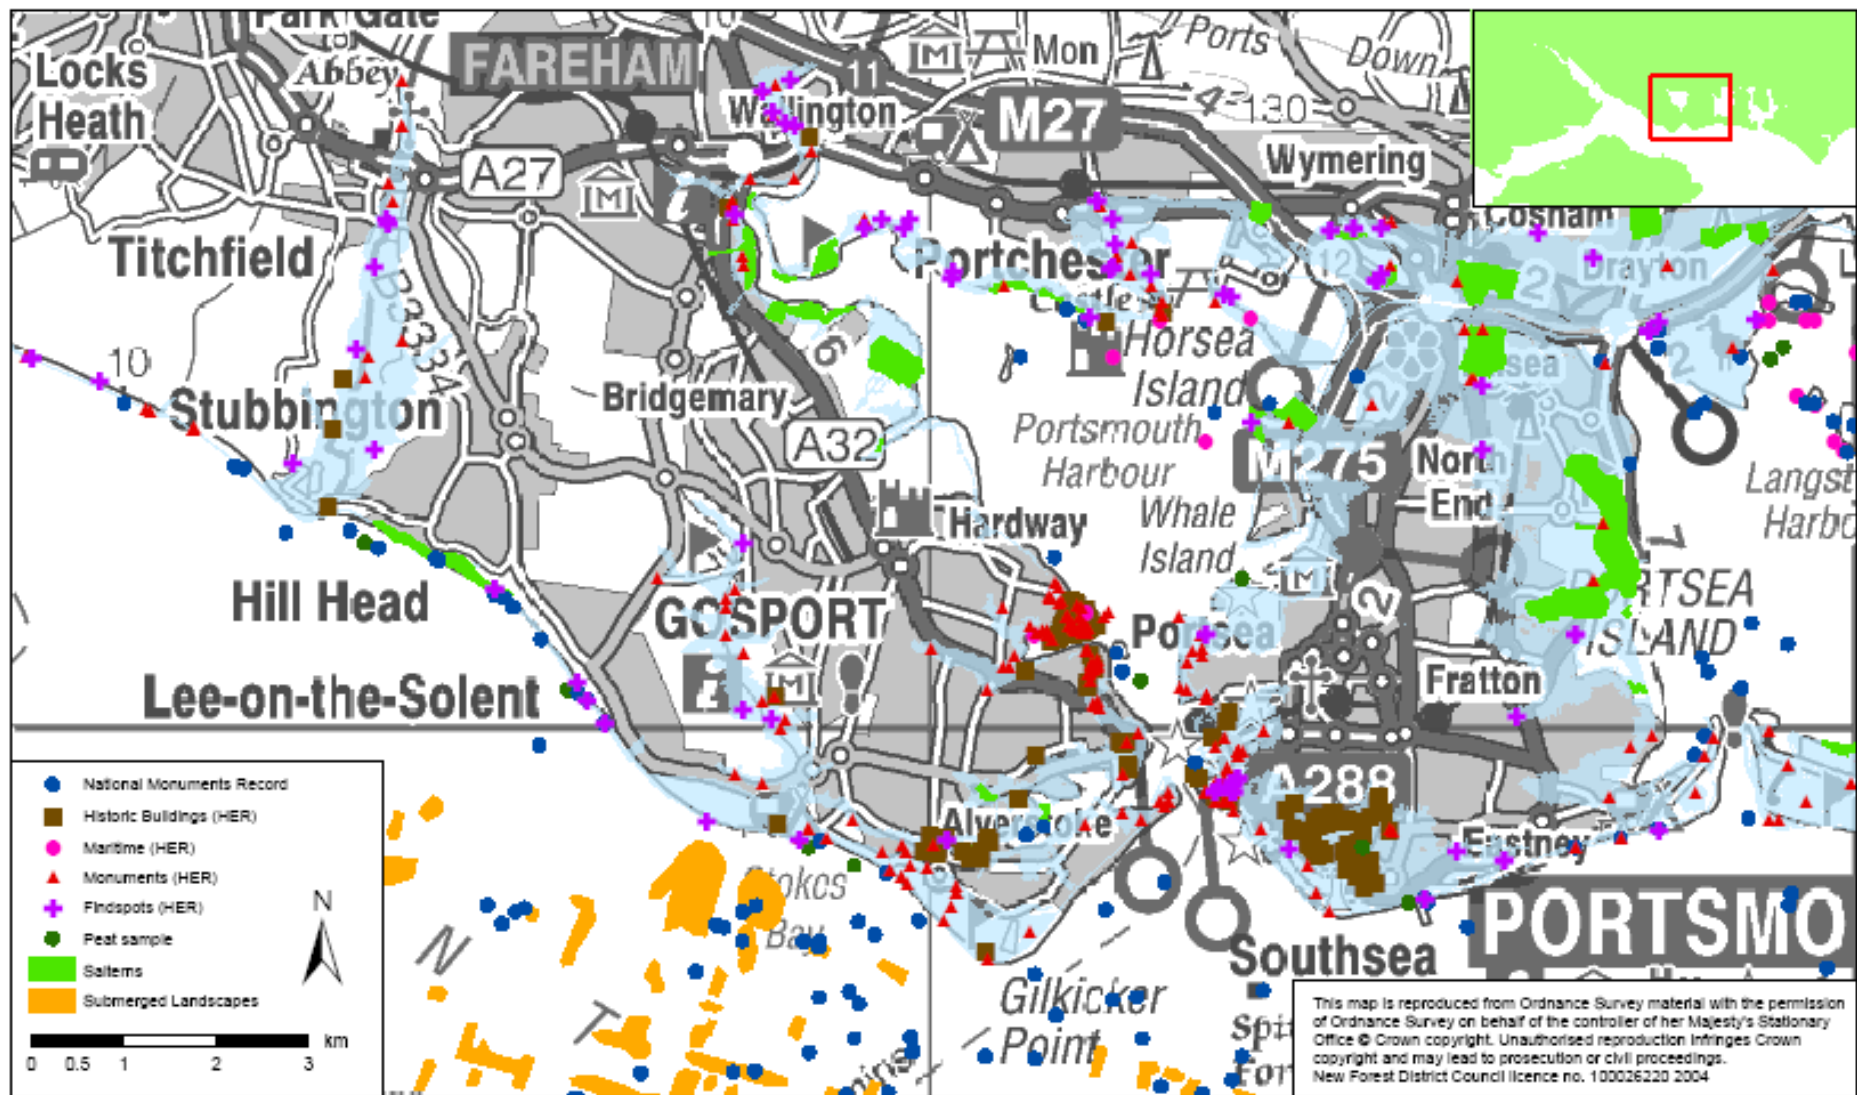

Non-Designated Heritage Features