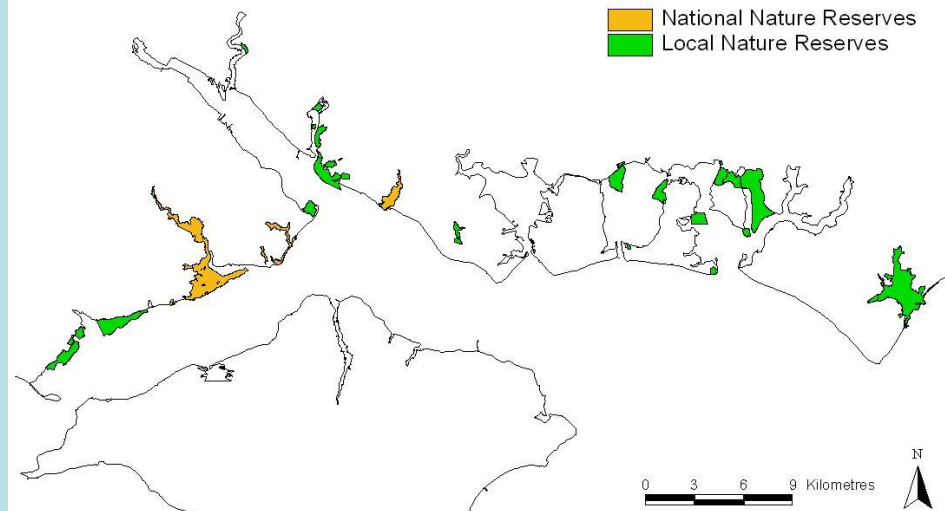

National and Local Nature Reserves