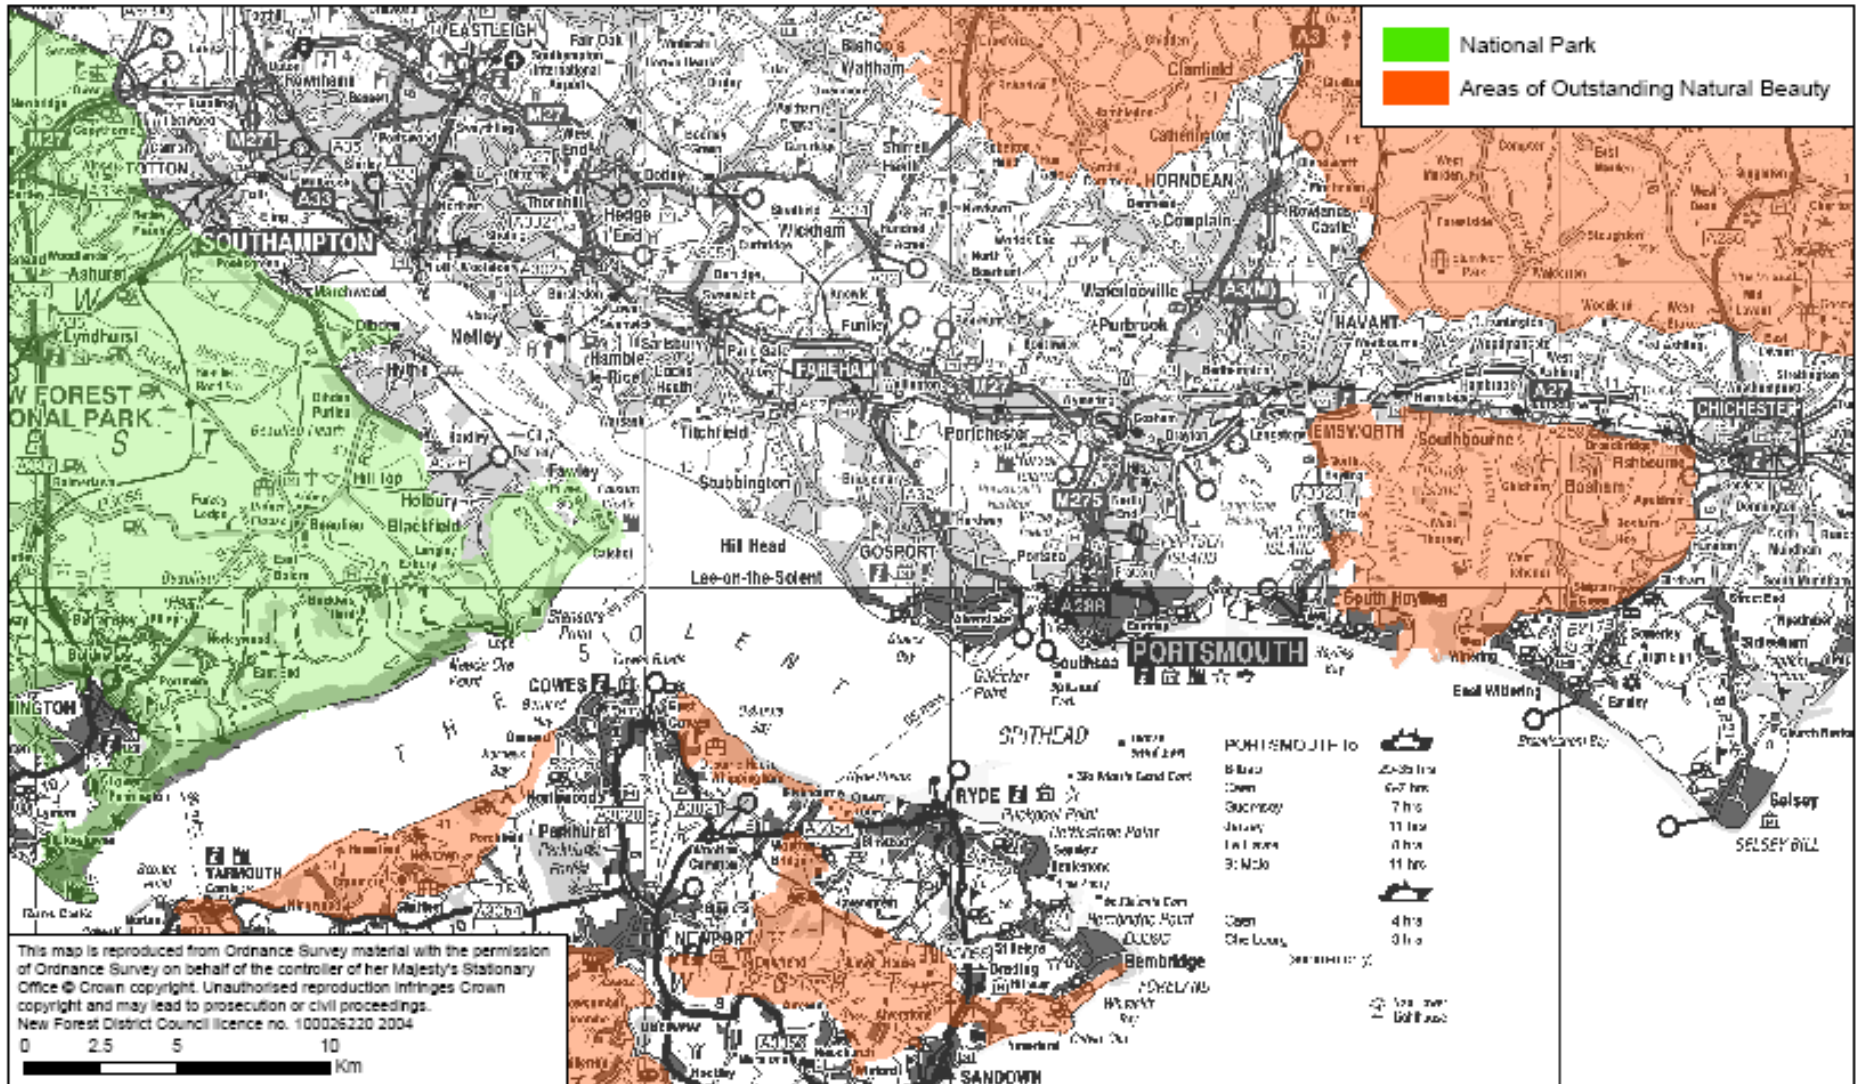

Landscape Designations

National level designations:- National Park, Areas of Outstanding Natural Beauty