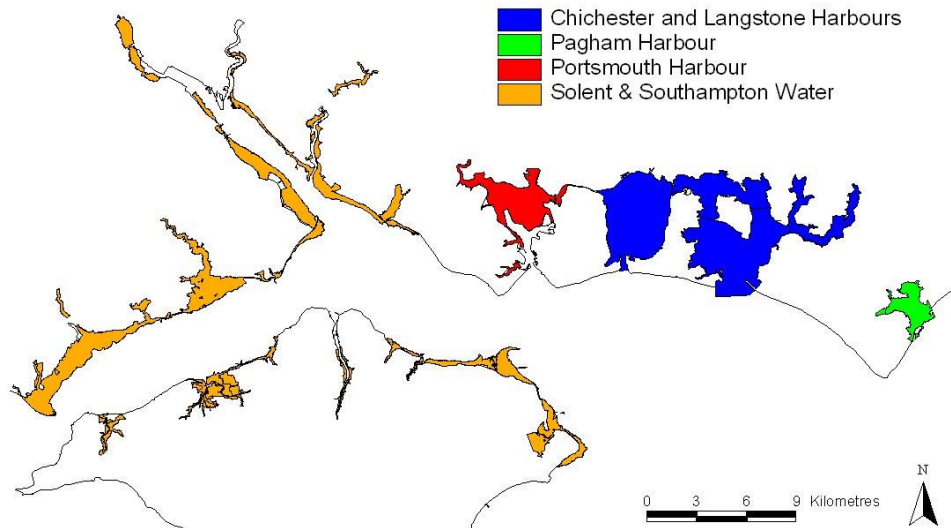

Special Areas of Conservation in the North Solent SMP area

Ramsar sites in the North Solent SMP area

76% of SMP shoreline covered by European nature conservation designations

Special Protection Areas in the North Solent SMP area